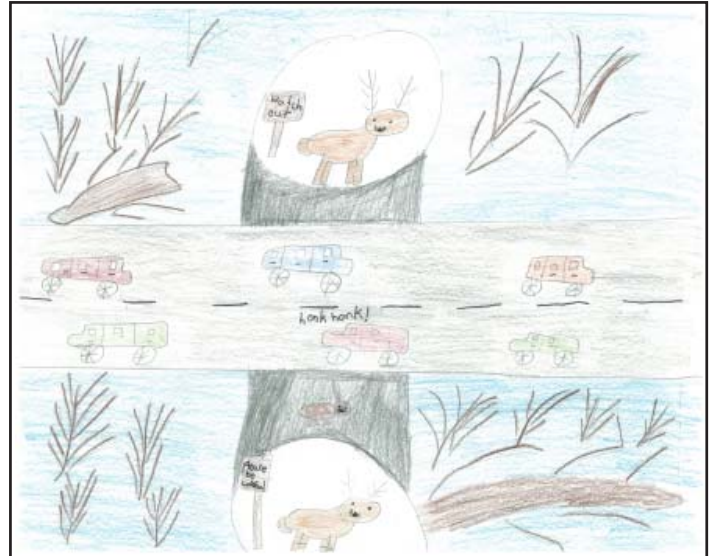

# Road Watch in the Pass

MIISTAKIS  
INSTITUTE

Update to Participants Number 14 ([www.rockies.ca/roadwatch](http://www.rockies.ca/roadwatch))

With generous support from the Woodcock Foundation, Alberta Ecotrust Foundation, Calgary Foundation and Mountain Equipment Co-op.

## Road Watch Poster Contest

In the winter of 2007 Road Watch held a wildlife poster contest. Children from local schools were asked to think about wildlife and Highway 3 and draw their interpretation of wildlife crossing Highway 3. The contest took place in association with the Wildlife Crossing Display hosted by Crowsnest Conservation Society to promote understanding of wildlife and transportation issues in the region. The contest attracted 50 entries; winners were selected for three categories for two age groups. All the posters were recently displayed in the Pass at the local Art Gallery in Frank. Winning posters can be view on the roadwatch website contest page ([www.rockies.ca/roadwatch](http://www.rockies.ca/roadwatch)).

## Road Watch Data Update

There are currently 3500 observations in the Road Watch database. Of these observations 1599 are deer within 100 m of Highway 3. Look out for deer along along Highway 3 especially along the section from Rock Creek Road to east of the Highway 22 junction .

## What's New

A new driving survey is being implement by Road Watch using the Otto Wildlife Companion, a GPS unit that has been desinged specifically for Road Watch. To Learn more about this new component check out the new driving survey page on the Road Watch website.