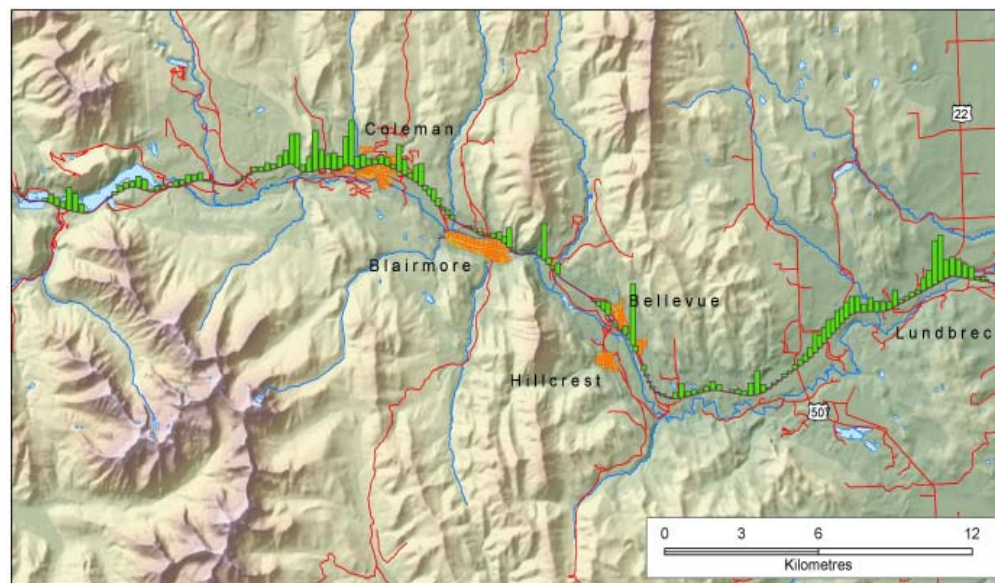

# Road Watch in the Pass

MIISTAKIS  
INSTITUTE

Update to Participants Number 14 ([www.rockies.ca/roadwatch](http://www.rockies.ca/roadwatch))

With generous support from the Woodcock Foundation, Alberta Ecotrust Foundation, Calgary Foundation and Mountain Equipment Co-op.

## Road Watch Poster Contest

In the winter of 2007 Road Watch held a wildlife poster contest. Children from local schools were asked to think about wildlife and Highway 3 and draw their interpretation of wildlife crossing Highway 3. The contest took place in association with the Wildlife Crossing Display hosted by Crowsnest Conservation Society to promote understanding of wildlife and transportation issues in the region. The contest attracted 50 entries; winners were selected for three categories for two age groups. All the posters were recently displayed in the Pass at the local Art Gallery in Frank. Winning posters can be view on the roadwatch website contest page ([www.rockies.ca/roadwatch](http://www.rockies.ca/roadwatch)).

First Prize Elementary: Morgan

Number of Road Watch deer observations per 250 m segment along Highway 3. A higher bar represents more observations per segment. Includes all observations, dead, alive, crossing and adjacent with 100m of Highway 3.

## Road Watch Data Update

There are currently 3500 observations in the Road Watch database. Of these observations 1599 are deer within 100 m of Highway 3. Look out for deer along along Highway 3 especially along the section from Rock Creek Road to east of the Highway 22 junction .